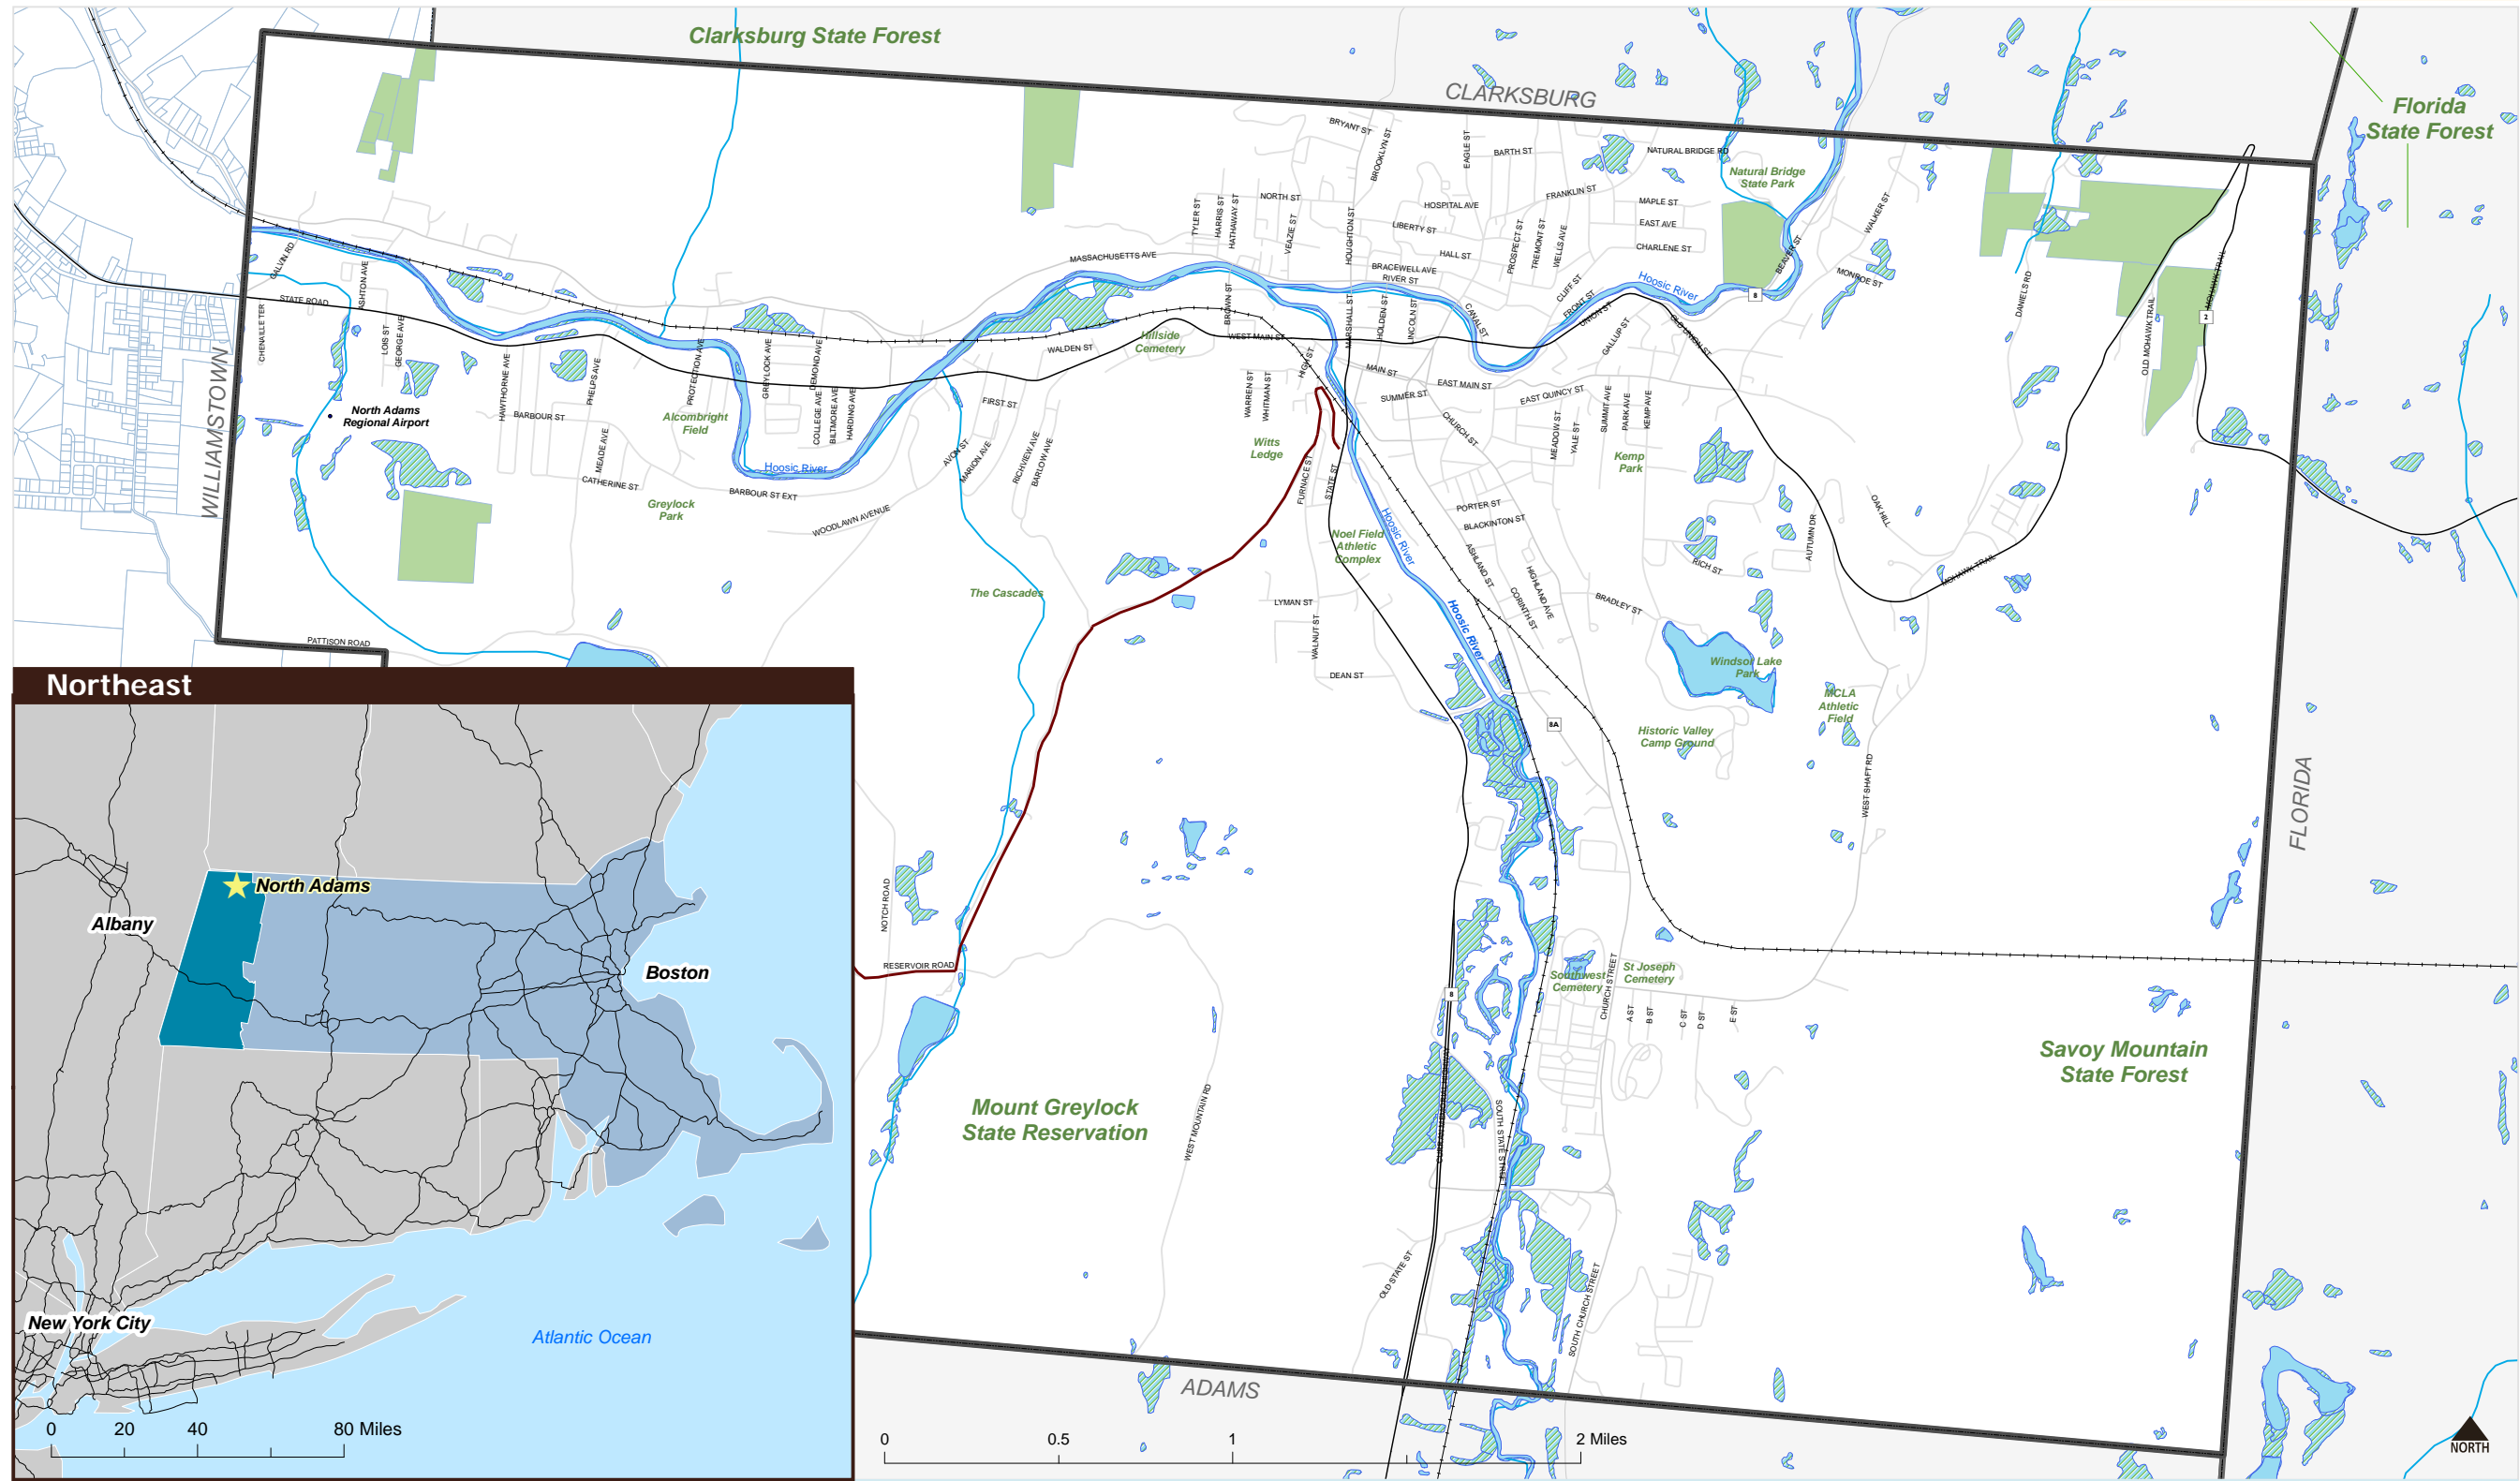

LOCATION AND CONTEXT

LEGEND

- | | | |
|-------------------|---------------|-----------------------|
| Town Boundary | Open Space | Railroad_2001 |
| Downtown Boundary | Surface Water | National Scenic Byway |
| Parcels | Wetlands | Arterial Road |
| | | Collector Road |